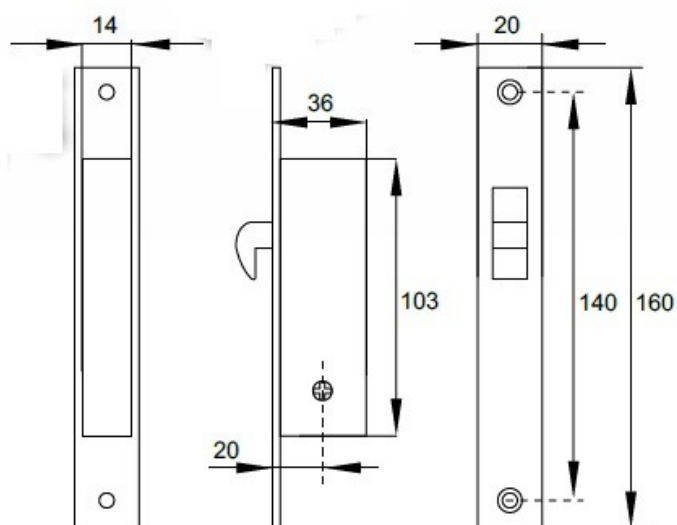

## Description:

Mortise Door Lock 9403, Key To Diff, 20mm B-Set, NPL Body & SS-Front Plate & Striker, W/3 Cross Keys, W/Zamak Hook, Latch, No Name Brand, Packed In White Box, incl.2 Steel, Key Holes, With Fixing Screws

## Item number:

14.60.050-1

Units	Box	Carton	HS Code	Barcode
Pcs.	1	50	8301300000	
				5704866051170